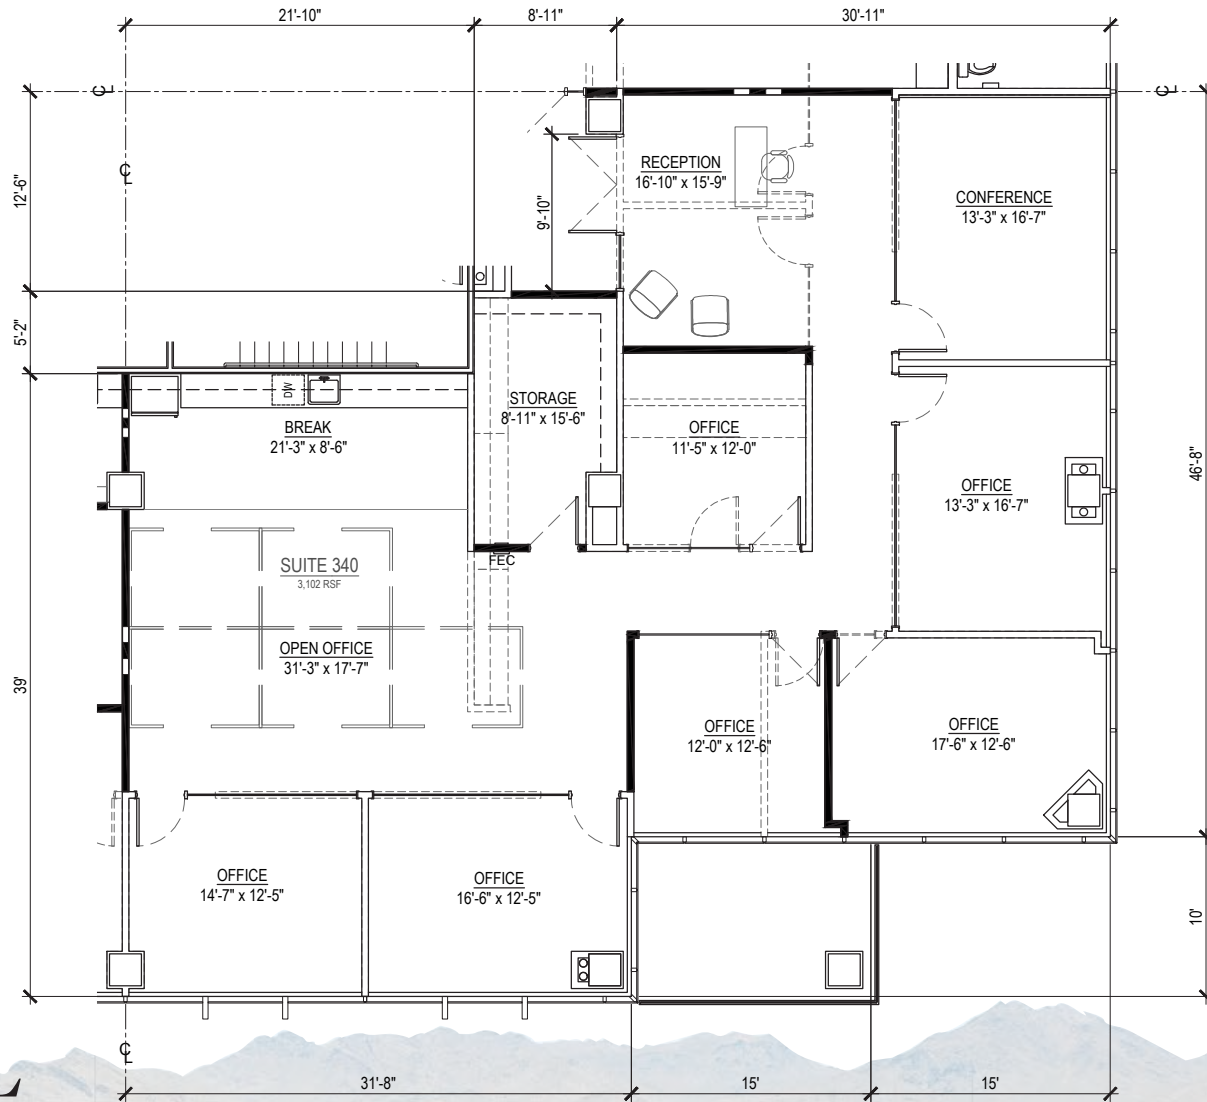

PINNACLE101

17851 N 85th Street • Scottsdale, AZ 85255

THIRD FLOOR

SPEC SUITE

SUITE 340 | ±3,102 SF

NOT TO SCALE

All information furnished regarding property for sale, rental or financing is from sources deemed reliable, but no warranty or representation is made to the accuracy thereof and same is submitted to errors, omissions, change of price, rental or other conditions, prior to sale, lease or financing or withdrawal without notice. No liability of any kind is to be imposed on the broker herein. This information has been secured from sources deemed reliable, however, we make no warranties as to its accuracy.